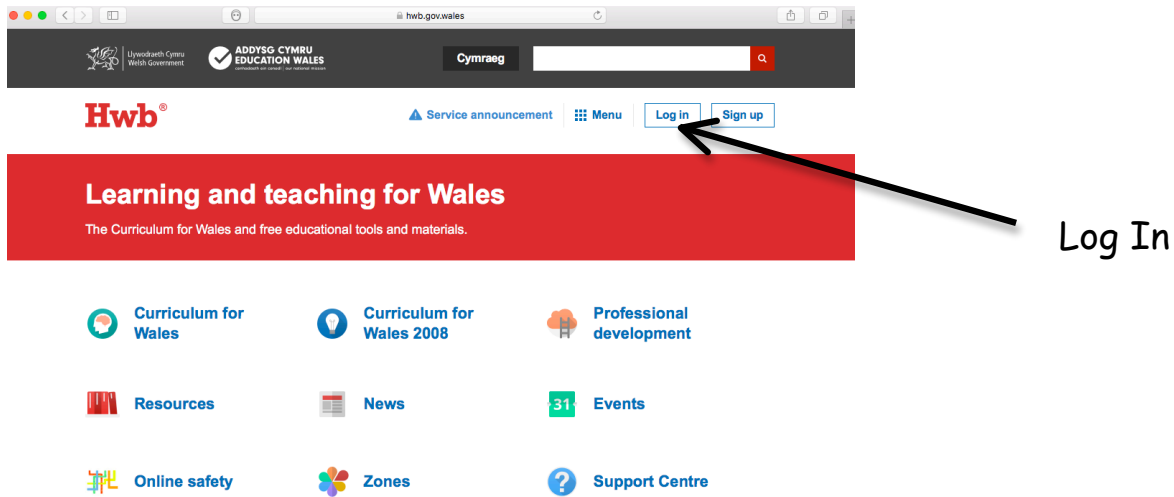

# How to Log In to Hwb

Go to [hwb.gov.wales](http://hwb.gov.wales)

Click on the Log In button

A box will appear requesting a username.

A screenshot of the Hwb sign-in form. The form has the Hwb logo at the top left, followed by the text 'Sign in'. Below this is a text input field containing the placeholder text 'username@hwbcymru.net'. To the right of the input field is a small icon of a key with a downward arrow. Below the input field are two links: 'Can't access your account?' and 'Sign-in options'. At the bottom of the form is a blue button labeled 'Next'.

Enter the username and click 'Next'. You will be asked for a password.  
NB. The password is case sensitive.

A screenshot of the Hwb password entry form. The form has the Hwb logo at the top left, followed by a back arrow icon and the text 'Enter password'. Below this is a text input field containing the placeholder text 'Password'. To the right of the input field is a small icon of a key with a downward arrow. Below the input field is a link labeled 'Forgotten my password'. At the bottom of the form is a blue button labeled 'Sign in'.